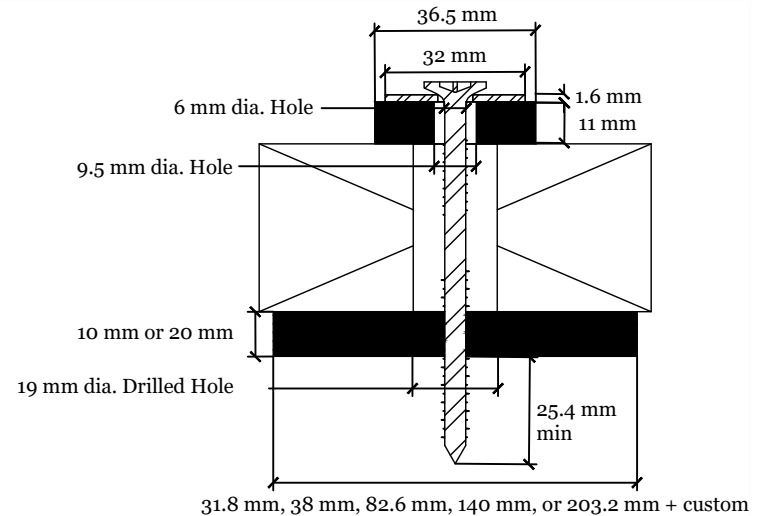

SIDE VIEW

- Wood Stud
- Drywall Board
- GenieClip® RST** with Furring Channel
- GenieMat FIS** Washer
- Wood Sill Plate
- GenieMat FIS**
- Acoustical Sealant

SECTION VIEW

Phone: +44 203 9846444  
cs@pliteq.co.uk