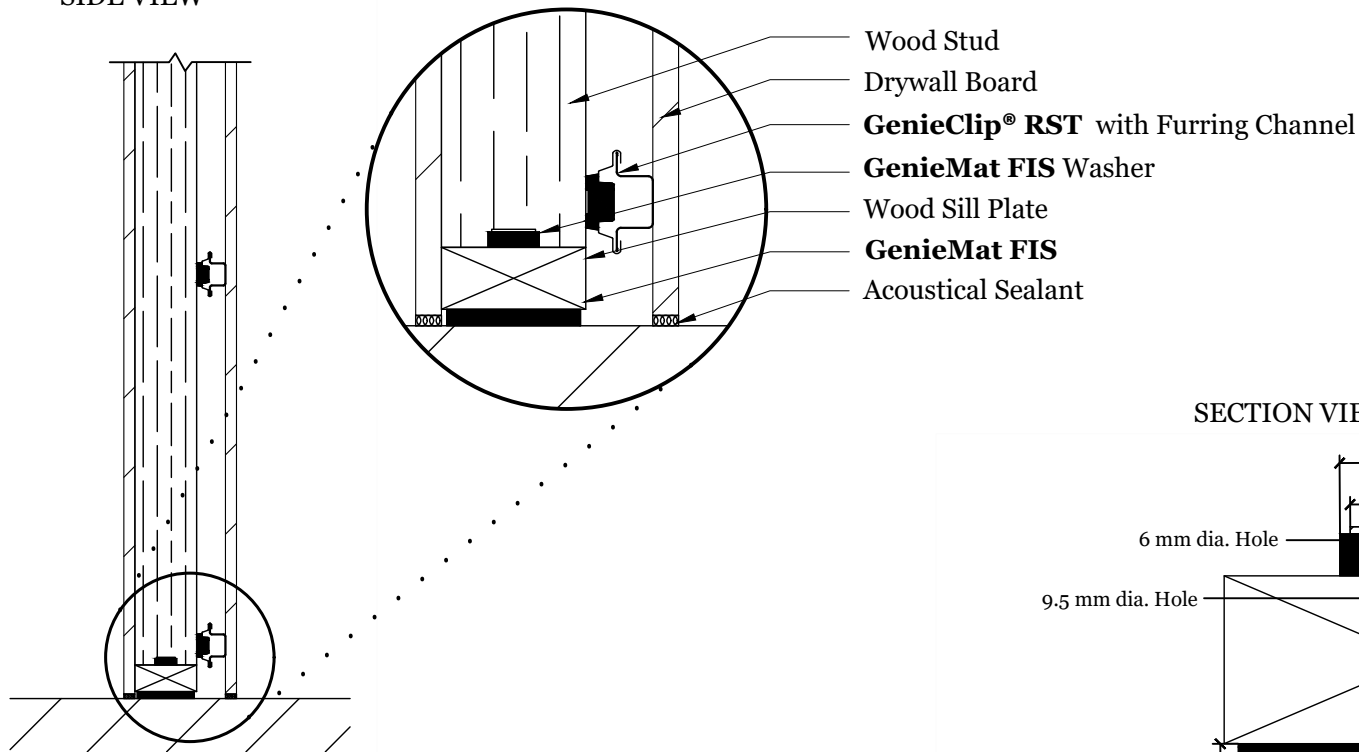

SIDE VIEW

- Wood Stud
- Drywall Board
- GenieClip® RST** with Furring Channel
- GenieMat FIS** Washer
- Wood Sill Plate
- GenieMat FIS**
- Acoustical Sealant

SECTION VIEW

Phone: +44 203 9846444  
cs@pliteq.co.uk