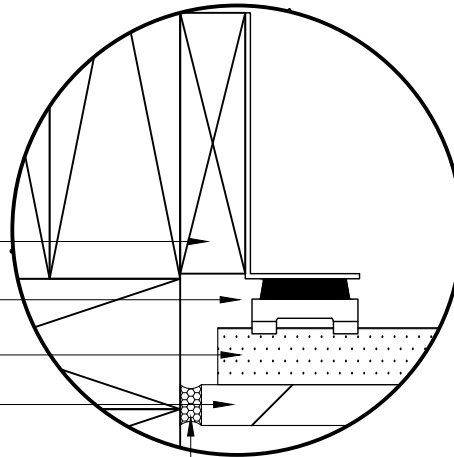

Phone: +44 203 9846444
cs@pliteq.co.uk

GENERAL NOTES:

The information provided in this drawing is accurate to the best of our knowledge at the time of printing. However, we reserve the right to make changes when necessary without notification.
© Pliteq (UK) LTD. 2017

Notes

PROJECT: **GenieClip® LB Ceiling Series**

DRAWING: **GenieClip LB2 Ceiling Termination**

DRAWN BY: G. Hart

DATE: 2017-01-05

DWG. NO.:
LB34

SCALE: N/A