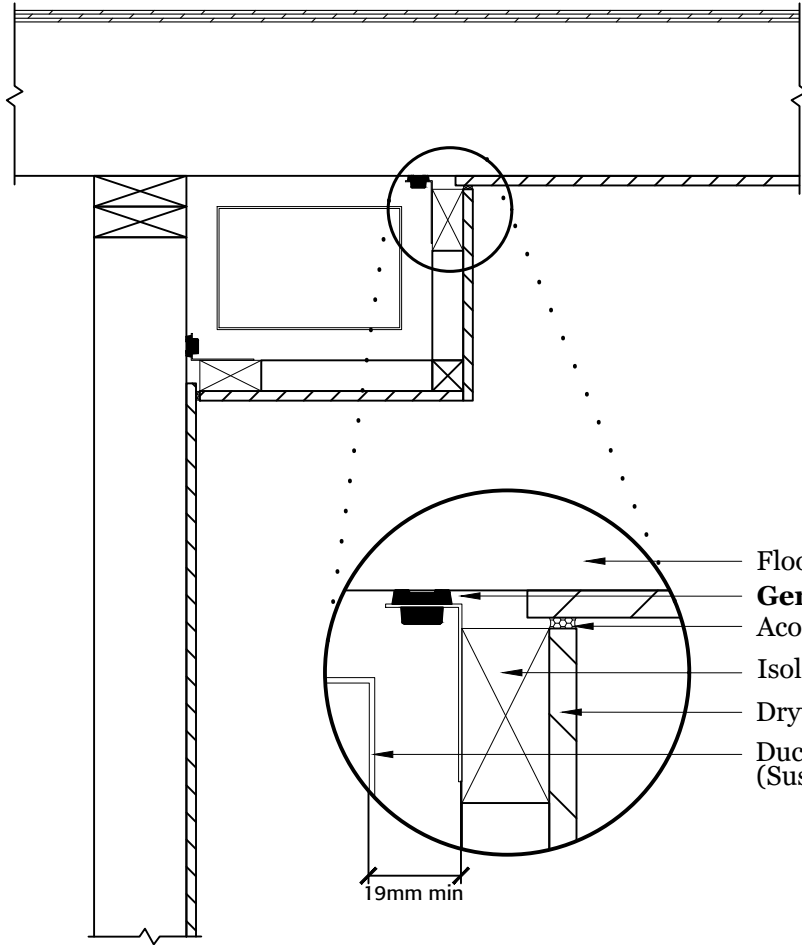

PROFILE VIEW

FRONT VIEW

- Floor Joist
- **GenieClip LB**
- Acoustical Sealant
- Isolated Framing
- Drywall Board
- Ductwork (Suspend as Specified)

19mm min

Phone: +44 203 9846444  
cs@pliteq.co.uk

GENERAL NOTES:

Notes

PROJECT: **GenieClip® LB** Accessory Series

DRAWING: Isolating Framing for Bulkhead Mounting

DRAWN BY: G. Hart

DATE: 2017-01-10

DWG. NO.:  
LB21

SCALE: N/A