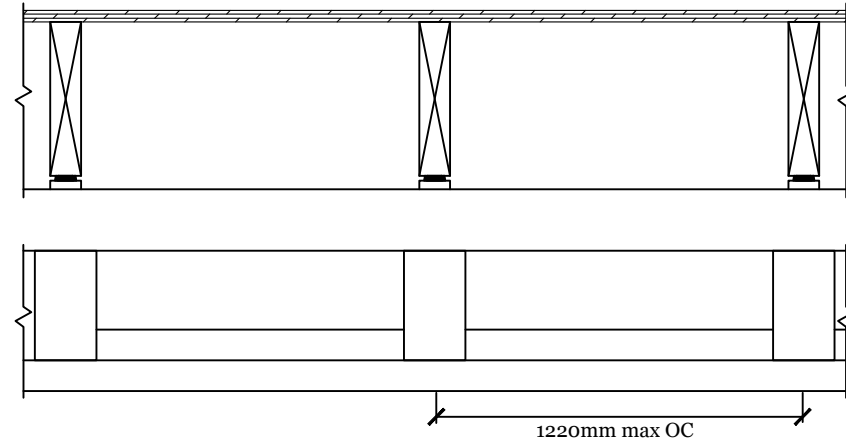

PROFILE VIEW

FRONT VIEW

- Floor Joist
- **GenieClip LB**
- Acoustical Sealant
- Isolated Framing
- Drywall Board
- Ductwork (Suspend as Specified)

19mm min

Phone: +44 203 9846444  
cs@pliteq.co.uk

GENERAL NOTES: