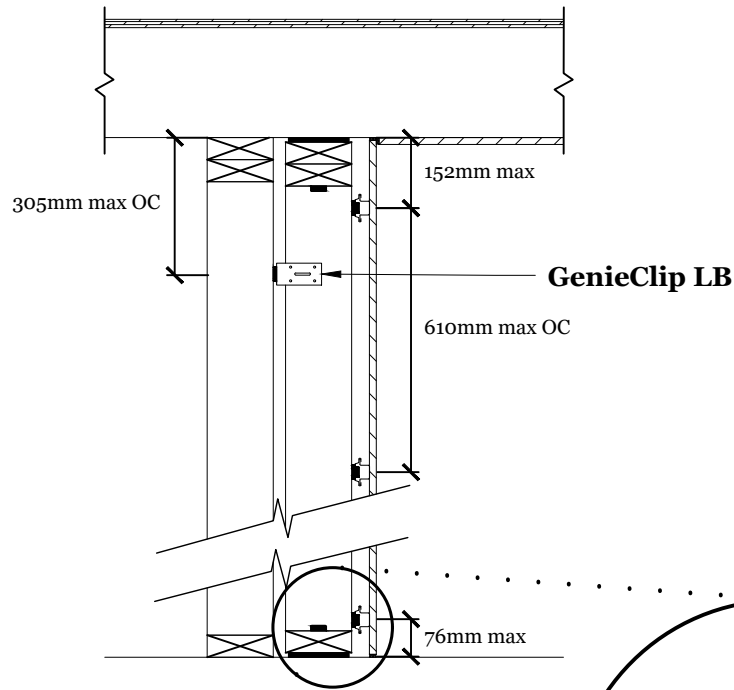

PROFILE VIEW