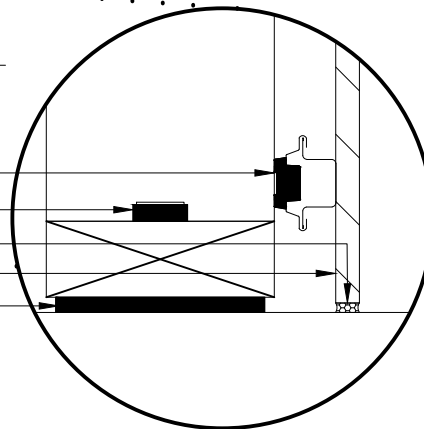

**PROFILE VIEW**

**FRONT VIEW**

- GenieClip RST with 22mm Furring Channel**
- GenieMat FIS Washer**
- Acoustical Sealant
- Drywall
- GenieMat FIS Acoustic Pad**

Phone: +44 203 9846444  
cs@pliteq.co.uk

**GENERAL NOTES:**