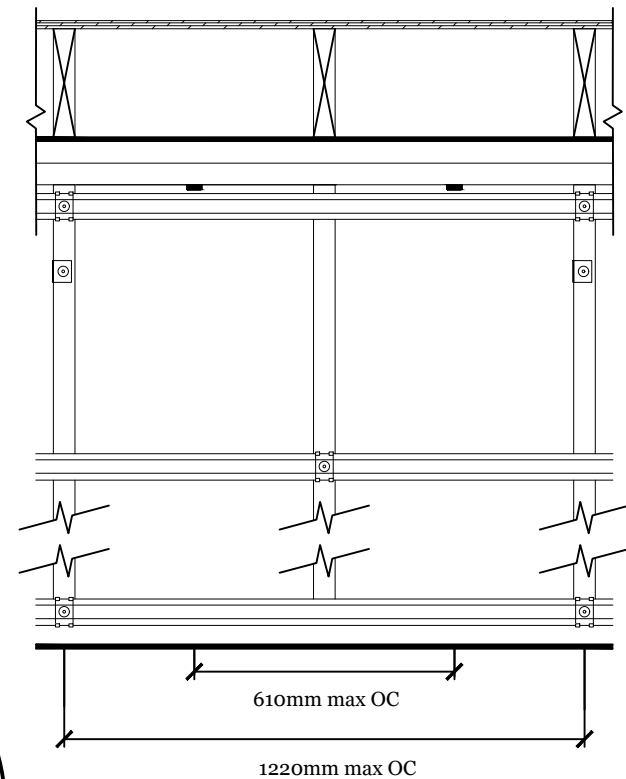

**PROFILE VIEW**

**FRONT VIEW**

- GenieClip RST with 22mm Furring Channel**
- GenieMat FIS Washer**
- Acoustical Sealant
- Drywall
- GenieMat FIS Acoustic Pad**

Phone: +44 203 9846444  
cs@pliteq.co.uk

**GENERAL NOTES:**

**Notes**

**PROJECT:** GenieClip® RST Wall Series

**DRAWING:** GenieMat® FIS with GenieClip LB Isolated Partition

**DRAWN BY:** J. Joo

**DATE:** 2017-01-10

**DWG. NO.:**  
LB05

**SCALE:** N/A