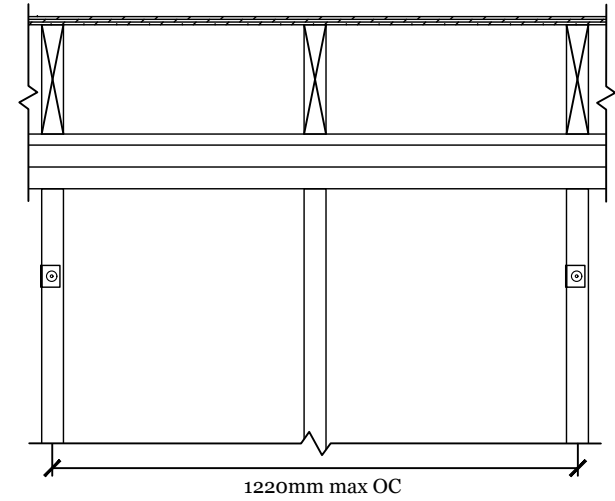

PROFILE VIEW

GenieClip LB

FRONT VIEW

1220mm max OC

PROFILE VIEW

GenieClip LB

FRONT VIEW

1220mm max OC