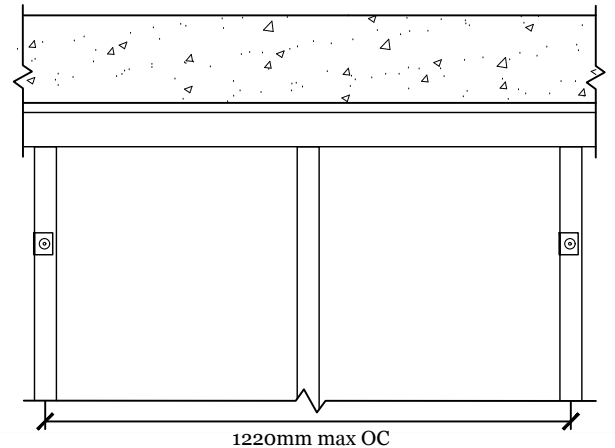

PROFILE VIEW

GenieClip LB

FRONT VIEW

1220mm max OC

PROFILE VIEW

GenieClip LB

FRONT VIEW

1220mm max OC