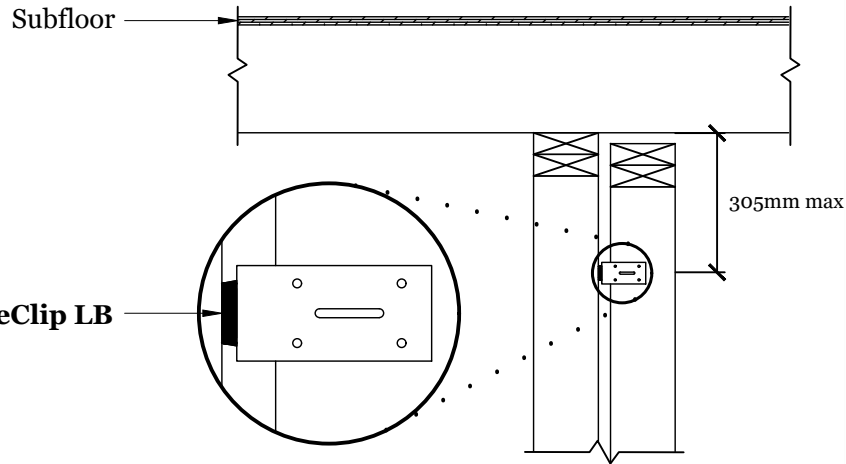

PROFILE VIEW

GenieClip LB

FRONT VIEW

1220mm max OC

PROFILE VIEW

GenieClip LB

FRONT VIEW

1220mm max OC

Notes

PROJECT: **GenieClip® LB Wall Series**

DRAWING: Wall to Wall Isolated Partition

DRAWN BY: J. Joo

DATE: 2017-01-09

DWG. NO.:
LB02

SCALE: N/A