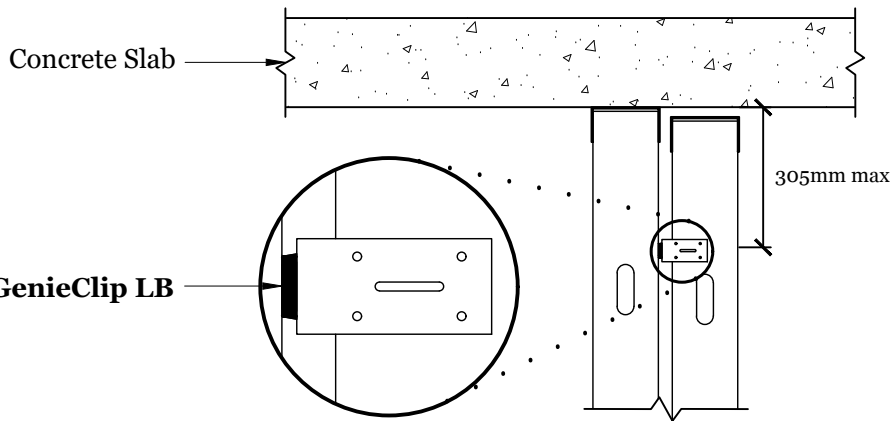

PROFILE VIEW

GenieClip LB

FRONT VIEW

1220mm max OC

PROFILE VIEW

GenieClip LB

FRONT VIEW

1220mm max OC

Notes

PROJECT: **GenieClip® LB Wall Series**

DRAWING: Wall to Wall Isolated Partition

DRAWN BY: J. Joo

DATE: 2017-01-09

DWG. NO.:
LB02

SCALE: N/A